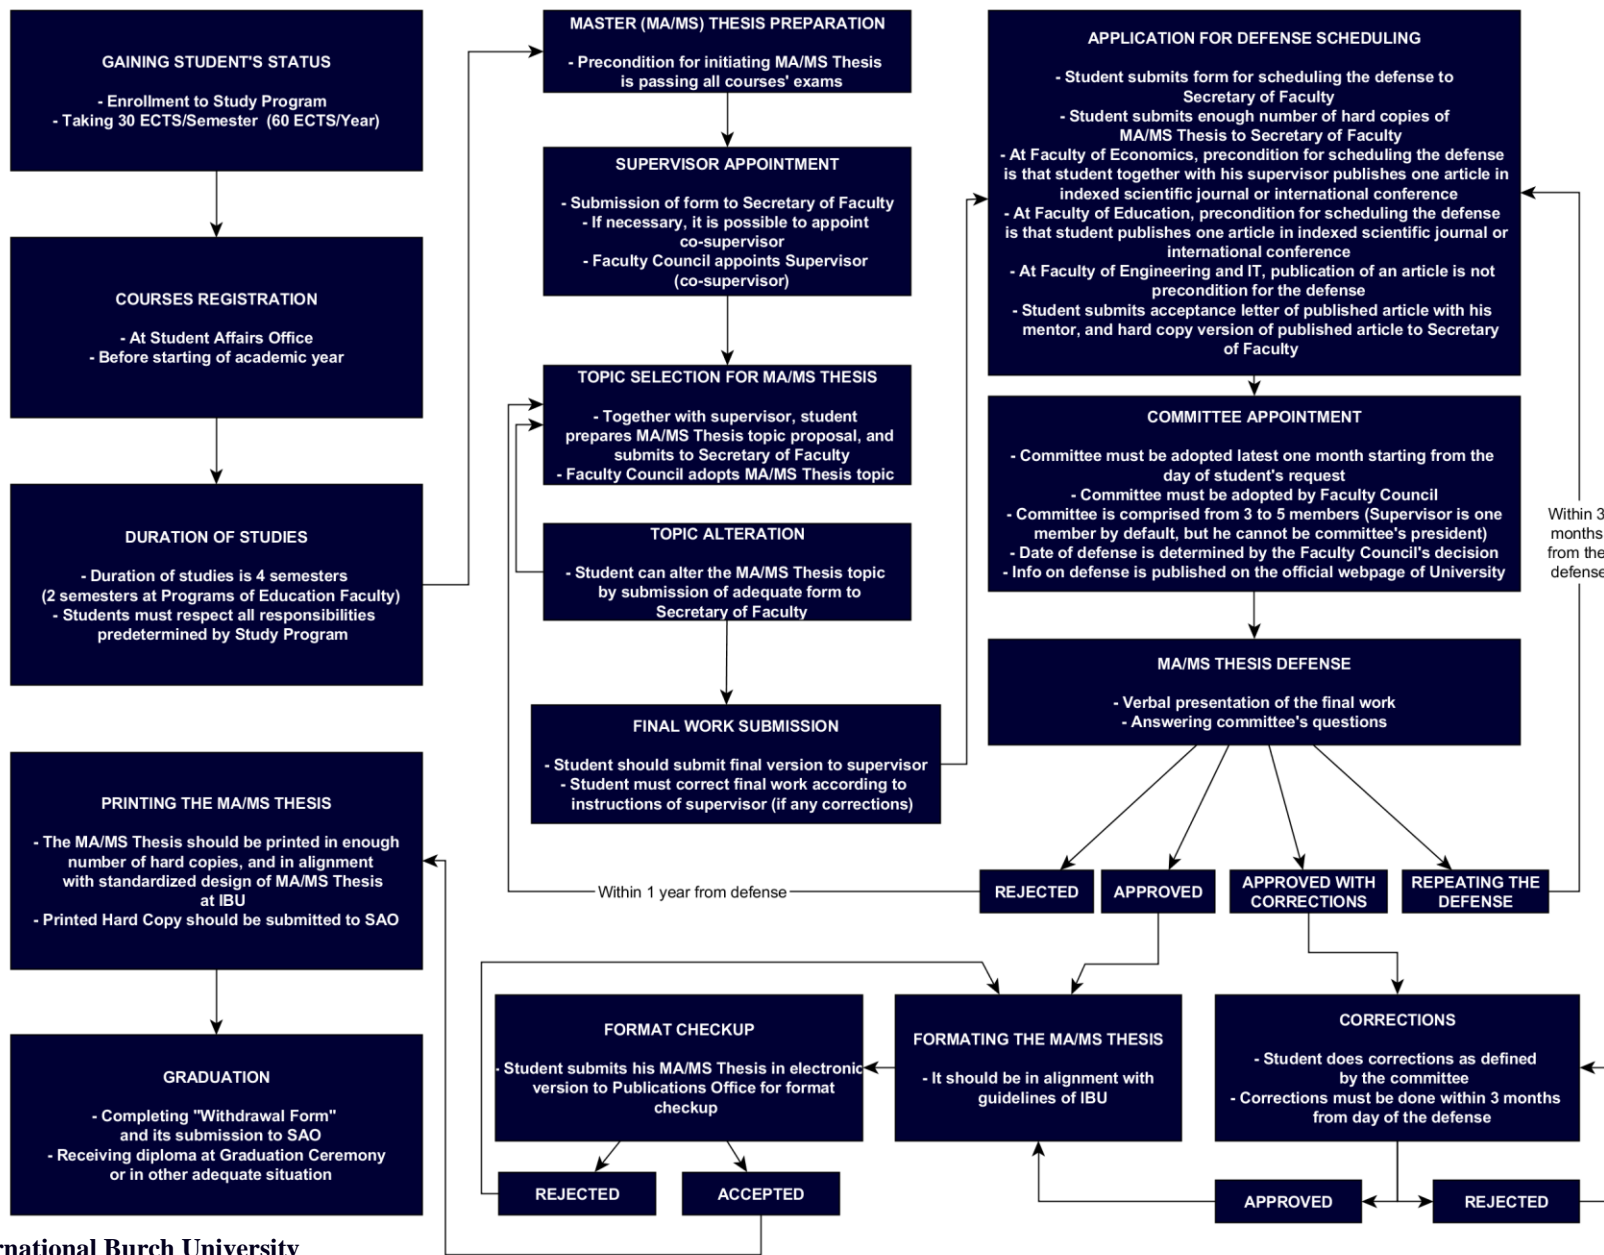

# INTERNATIONAL BURCH UNIVERSITY

## MA DEGREE PROCEDURE

IBU – International Burch University  
 SAO – Student Affairs Office  
 ECTS – European Credit Transfer System

Approved by:  
 Prof. Dr. Mehmet Uzunoğlu